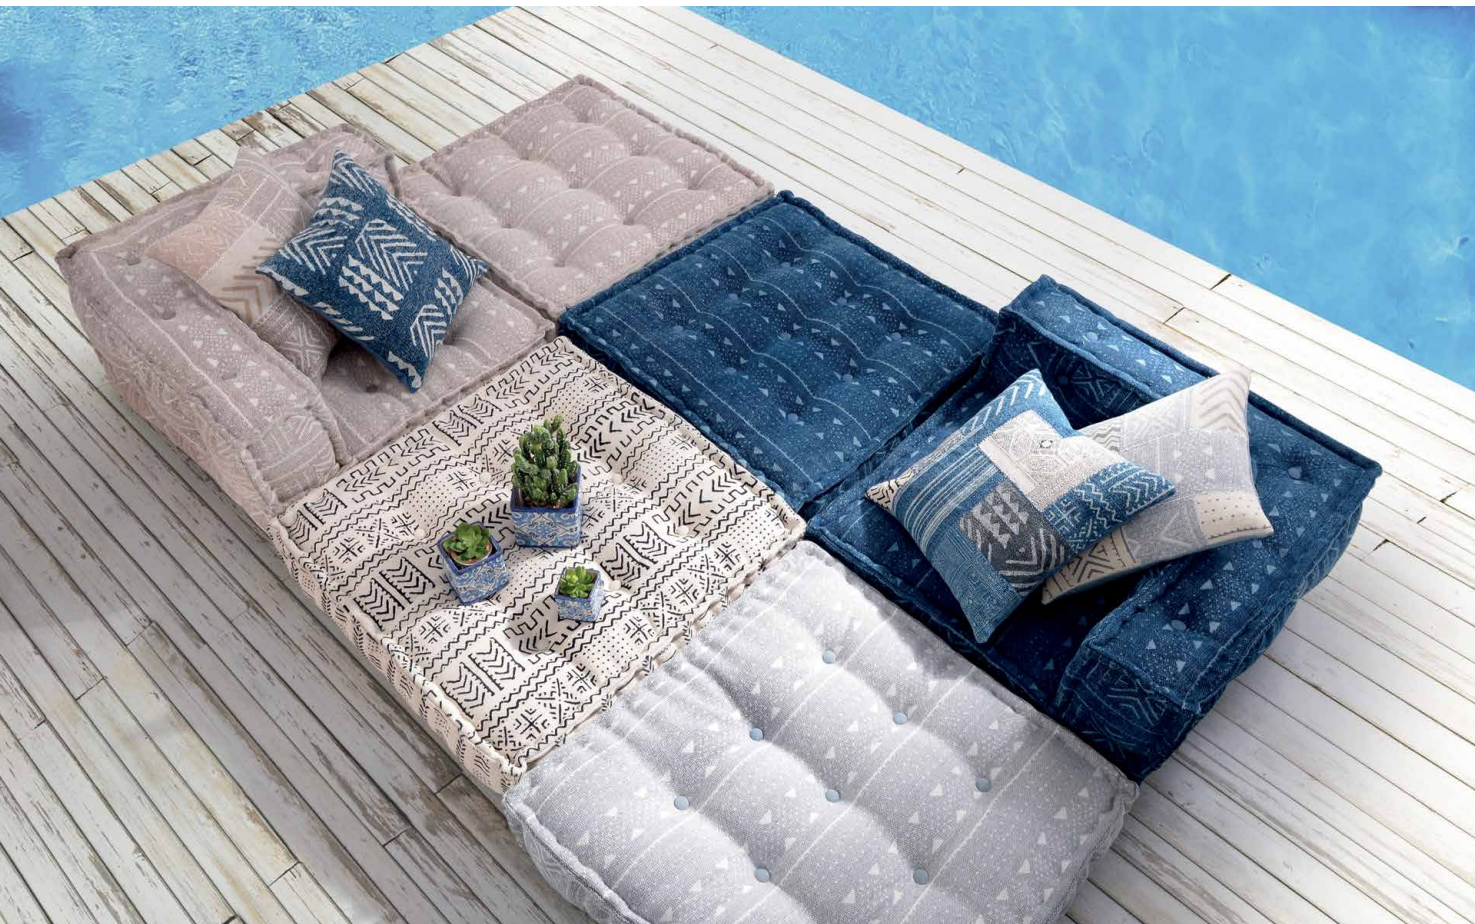

012018

inart
SINCE 1985®

9 Ekt. Kalochoriton str., GR-570 09 Kalochori, Thessaloniki, Greece | Tel.: +30 2310 755 462 Fax: +30 2310 755 466
info@inart.com | www.inart.com